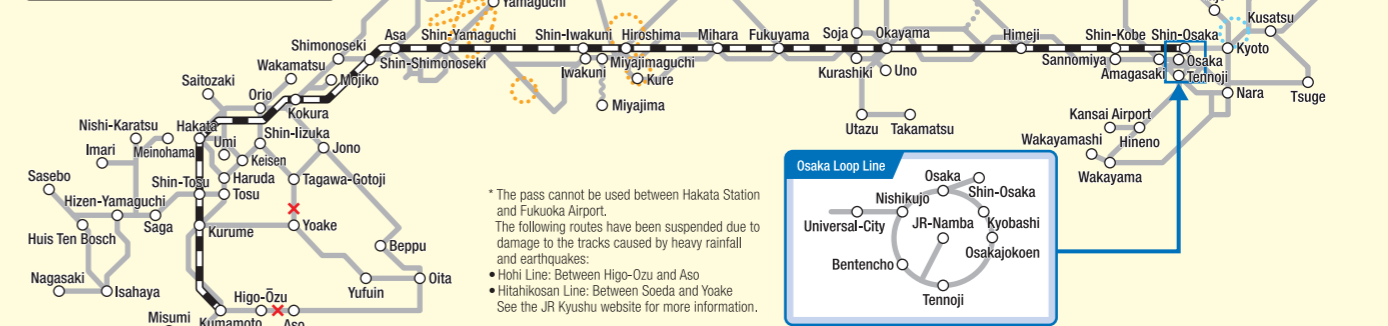

Sanyo-San'in-Northern Kyushu Pass

Price ¥22,400 7 Days Purchasing within Japan : ¥23,400 *Children between 6-11 will be charged half price.

Accessible Areas

* The pass cannot be used between Hakata Station and Fukuoka Airport. The following routes have been suspended due to damage to the tracks caused by heavy rainfall and earthquakes:
• Hōhi Line: Between Higo-Ōzu and Aso
• Hitahikosan Line: Between Soeda and Yoake
See the JR Kyushu website for more information.