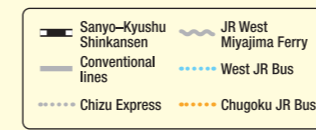

Sanyo-San'in-Northern Kyushu Pass

Price ¥22,400 7 Days Purchasing within Japan : ¥23,400 *Children between 6-11 will be charged half price.

Accessible Areas

* The pass cannot be used between Hakata Station and Fukuoka Airport. The following routes have been suspended due to damage to the tracks caused by heavy rainfall and earthquakes:
• Hōhi Line: Between Higo-Ōzu and Aso
• Hitahikosan Line: Between Soeda and Yoake
See the JR Kyushu website for more information.